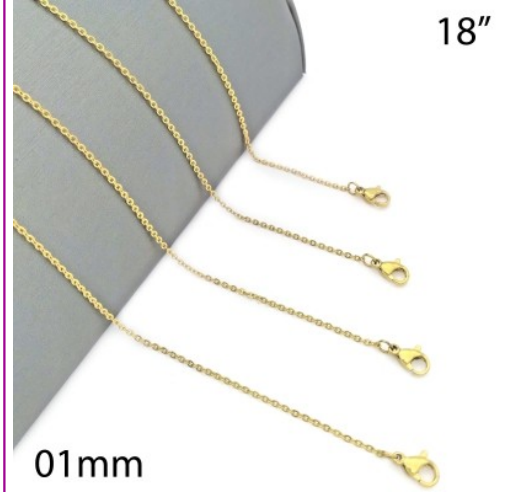

Stainless Steel Necklaces 5.223.024.3.18

SKU 101555	Steel Necklaces Basic	Item 5.223.024.3.18